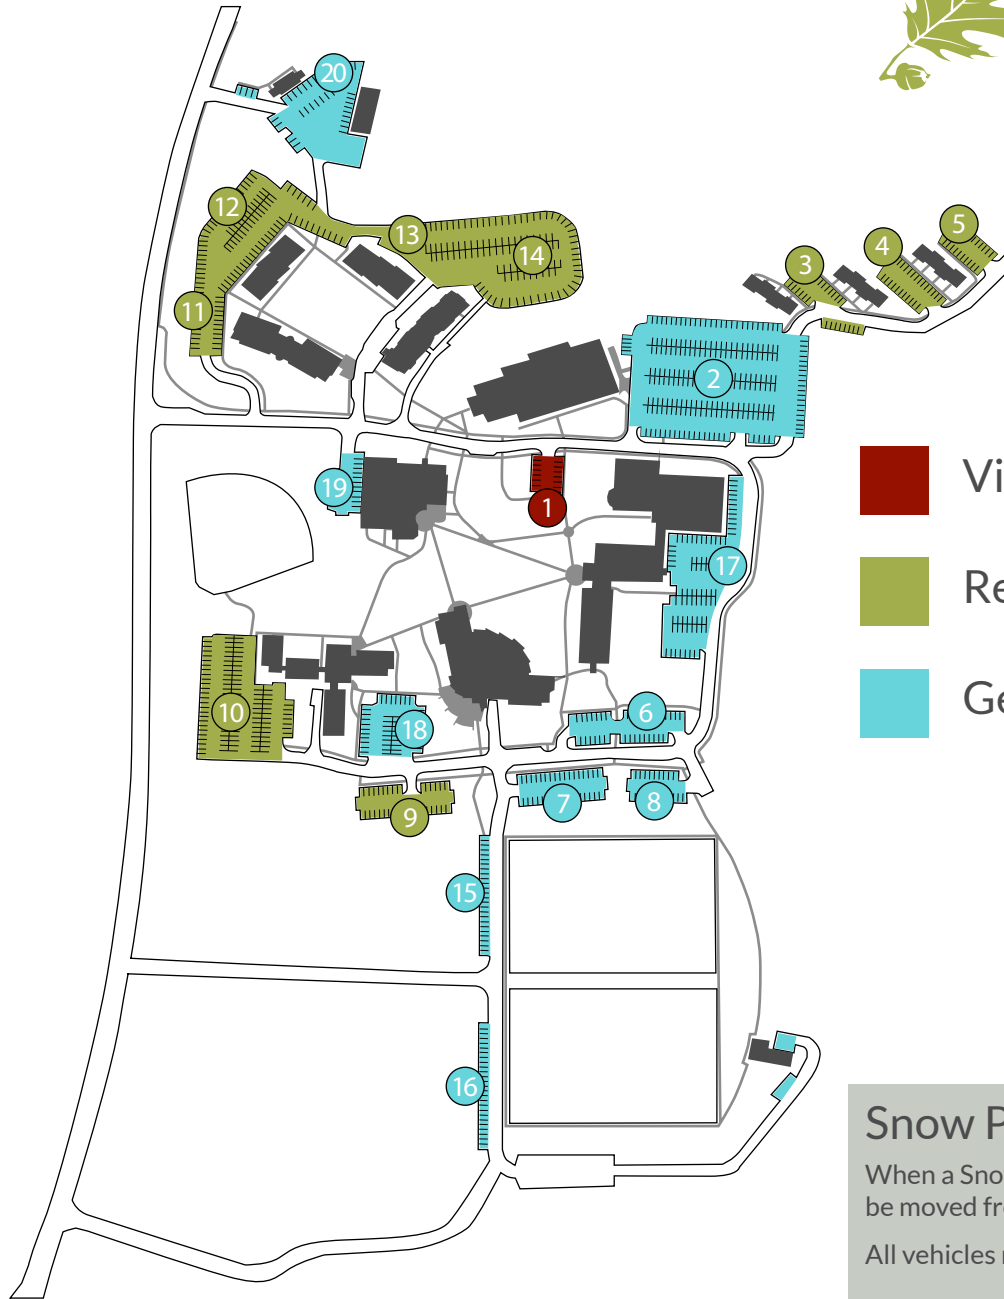

Campus Parking Map

Parking Lots

- 1 - Visitor Parking Lot
- 2 - North Lot
- 3 - Townhouse A Lot
- 4 - Townhouse B Lot
- 5 - Townhouse C Lot
- 6 - South Lot
- 7 - B Lot
- 8 - C Lot
- 9 - A Lot
- 10 - GPH Upper Lot
- 11 - Hinman Lot
- 12 - Village A Lot
- 13 - Village B Lot
- 14 - Bartlett Lot
- 15 - Red Turf Lot
- 16 - Black Turf Lot
- 17 - Admin Lot
- 18 - GPH Lot
- 19 - Dining Lot
- 20 - Maintenance Lot

-  Visitor Parking
-  Residential Parking
-  General Parking

Snow Protocol Information:

When a Snow Protocol is announced, all vehicles must be moved from the lots listed below by the times specified.

All vehicles not moved will receive a \$50 fine.

9:00 a.m. - Lots 9 & 10 (GPH and A Lot)

11:00 p.m. - Lots 11, 12, 13 & 14 (Bartlett, Village, Hinman)

1:00 p.m. - Lots 3, 4 & 5 (Townhouses)